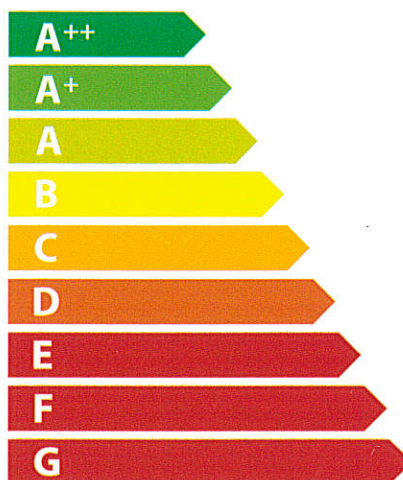

ENERG
енергия · ενεργεια

FLAM AMBI 70/42 P

B

Icon showing a window, a lamp, and a radiator with heat waves, representing heating energy consumption.

6,8
kW

Icon showing a water tank, a radiator with heat waves, and an arrow pointing from the radiator to the tank, representing water heating energy consumption.

kW

ENERGIA · ЕНЕРГИЯ · ΕΝΕΡΓΕΙΑ · ENERGIJA · ENERGY · ENERGIE · ENERGI
2015/1186